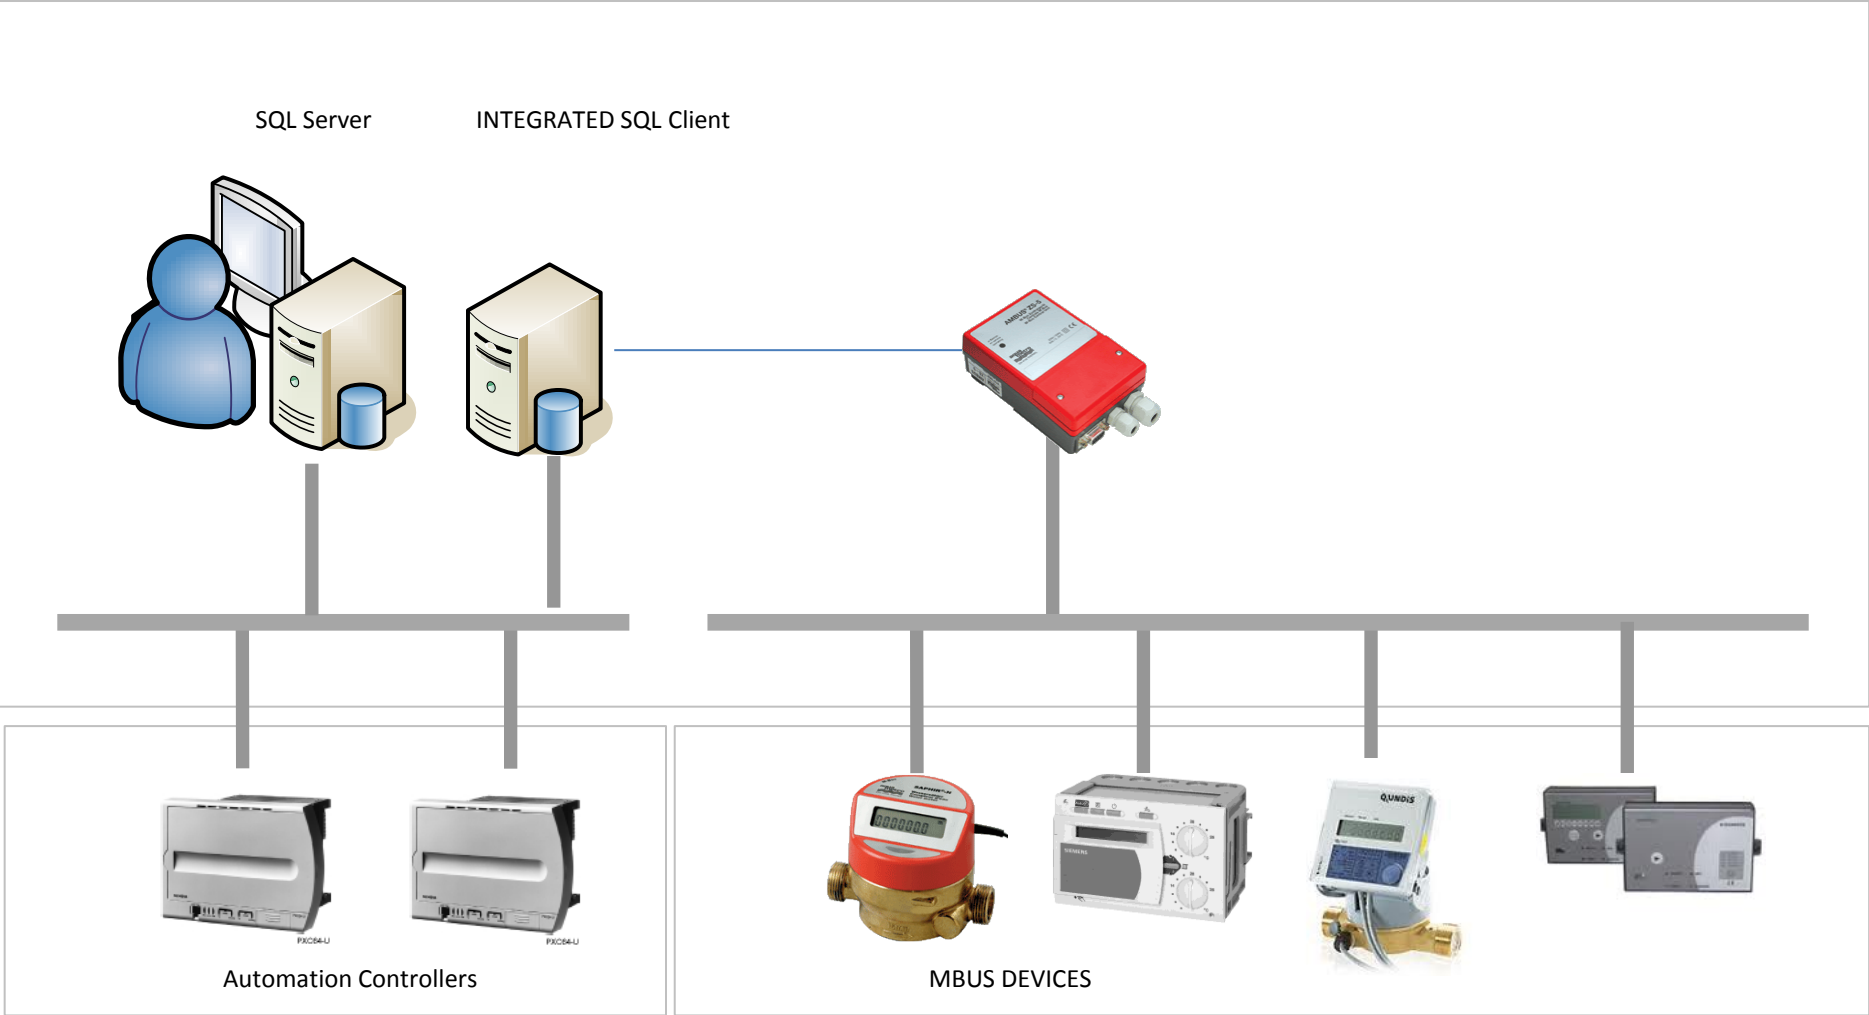

INTEGRATED
helping buildings think

SQL Client for MBus

SQL Client for MBUS : Simple Architecture

THE OFFERING : how to get the product

FEATURES

- SQL Client
- Simple Engineering process : Primary Address
- Supports a single Mbus Master with up to 250 MBUs Devices

SOFTWARE SOLUTION PACK

- Licensed per piece with Hardware Protection Dongle
- CD with Latest Documentation
- CD with latest Installation software
- USB License Dongle

digital
TOP TECHNIK