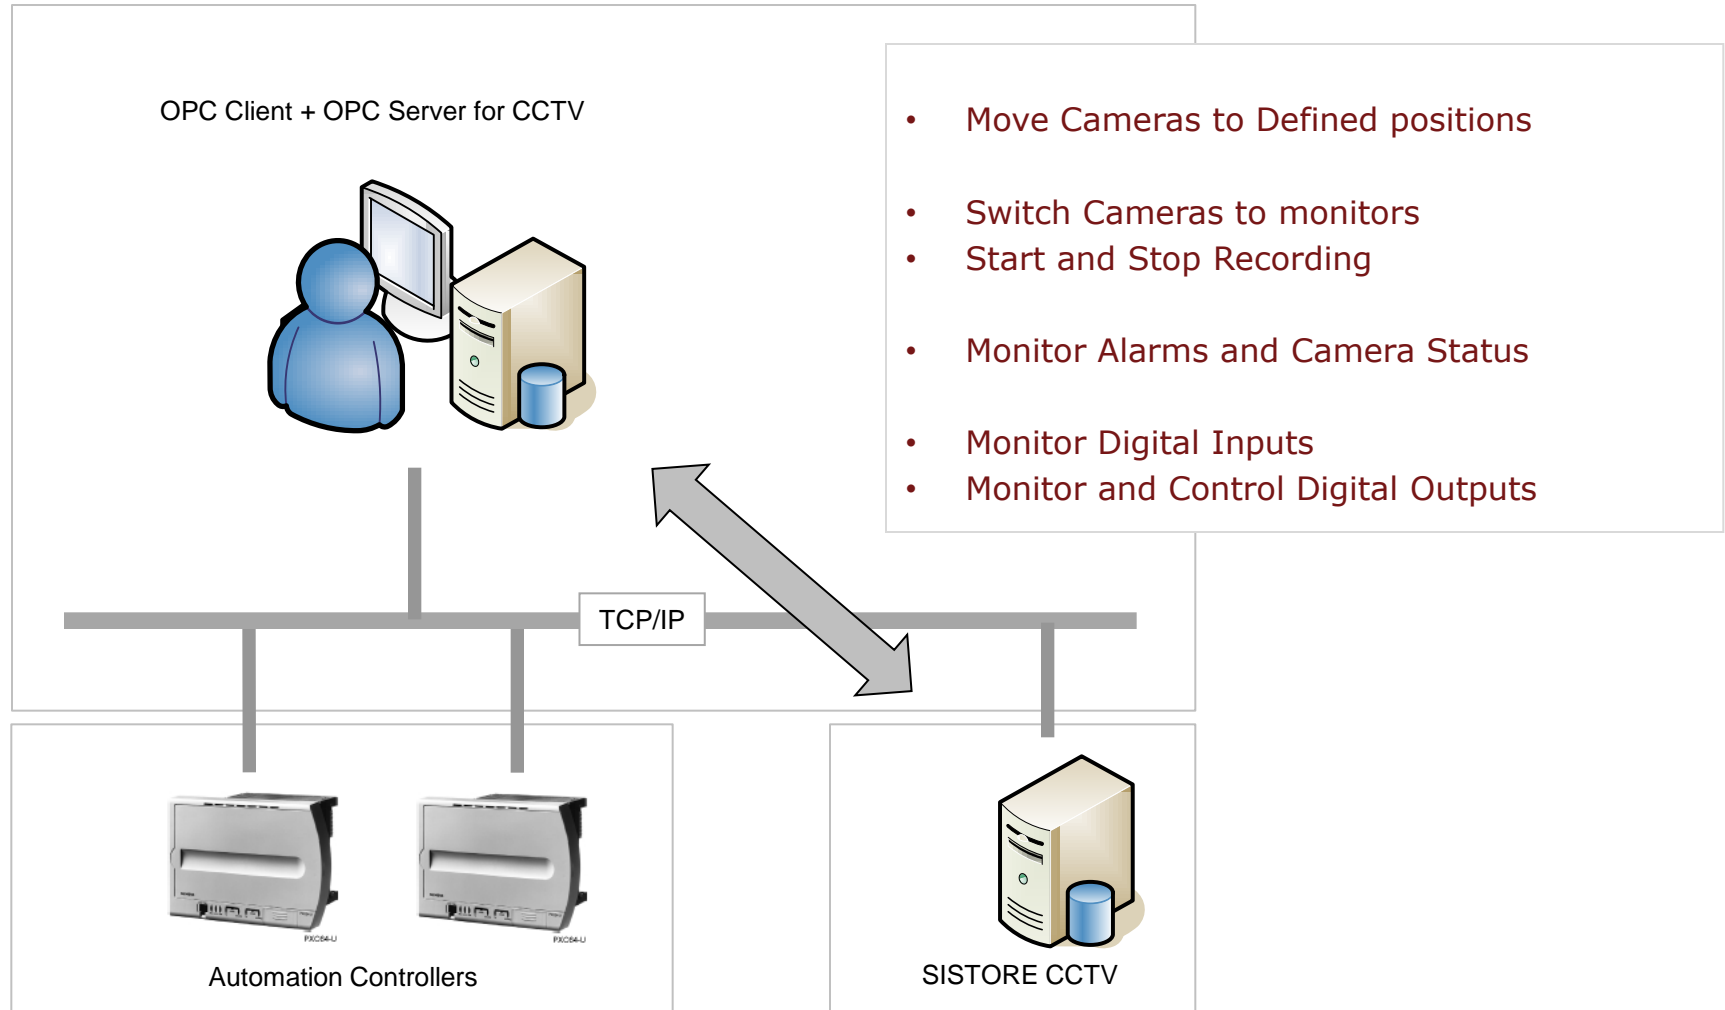

INTEGRATED
helping buildings think

OPC Server for CCTV

OPC Server for CCTV: table of contents

Table of Contents

Simple Overview

Server Functionality

- Supported Functions OPC

CCTV Features

- Supported Functions

Software Solution Pack

- Solution available from Siemens

OPC Server for CCTV: A simple overview showing interface possibilities

OPC Server for CCTV : OPC Server Overview

OPC server:

- supports OPC 1.0a, OPC 2.0 and OPC 3.0 DA.
- supports OPC browse interfaces.
- supports communication on TCP/IP to CCTV.

OPC Server for CCTV SISTORE Solution : Features Supported

Operational Functionality

- Command Cameras to defined positions
- Switch camera streams to monitors
- Monitor Alarm and Camera Status
- Monitor Digital Inputs
- Monitor and Control Digital Outputs
- Start and Stop Recording

OPC Server for SISTORE CCTV : Software Solution Pack

The OPC Server for Siemens SISTORE is available from the local Siemens Organisation